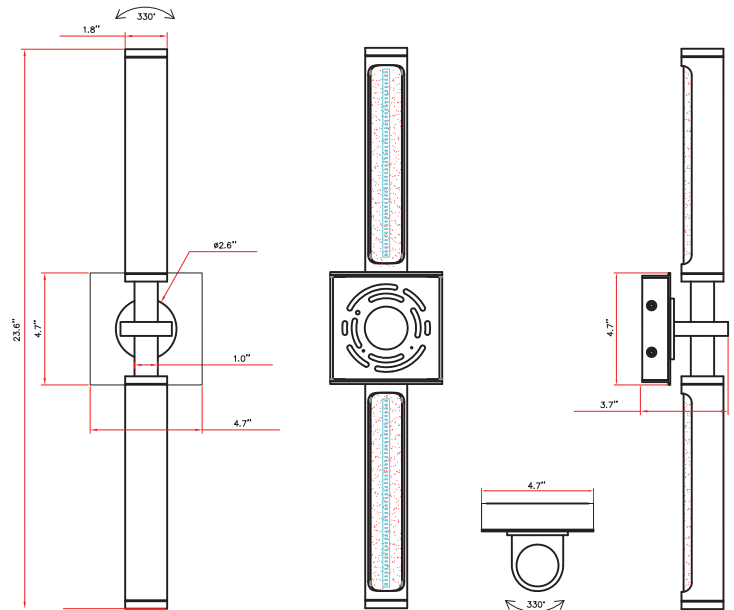

DATE		PROJECT
LOCATION		
TYPE		

ROTA - WS10610/LED-24-2/PN

DESCRIPTION

The ROTA ADA compliant 24" sleek wall sconce, vanity or picture light all in one. The arm can rotate up to 330° and each light source can be rotate up to 330° making it a multi-purpose fixture or art design with multiple fixtures in our luxurious polished nickel finish. Available in 4 sizes and 5 finish varieties. Equipped with our powerful integrated easy to replace LED with 3CCT - 3000K, 3500K, 4000 switch.

OTHER FINISHES

WS10606/LED-24-2/BBK
Brushed Black

WS10607/LED-24-2/BBK-LB
Brushed Black w/Luxury Brass

WS10608/LED-24-2/BBK-PN
Brushed Black w/Polished Nickel

WS10609/LED-24-2/LB
Luxury Brass

SPECIFICATION DATA

DETAILS

FINISH	Luxurious Polished Nickel
LAMPING	Integrated LED Replaceable
WATTAGE	16W, 8W ea, 2-Light
INITIAL LUMENS	1,600 lm
KELVIN	3CCT - 3000K 3500K 4000K
CRI	90
VOLTAGE	120V
DIMMABLE	100% - 10%, ELV/Triac (not included)
LED RATED LIFE	50,000 hrs
WEIGHT	2 lbs
LOCATION	Indoor, Damp Location
WARRANTY	5 Year LED, 1 Year Fixture
MATERIALS	Aluminum, Acrylic
ADA COMPLIANT	Yes
FEATURE	330° Rotating Light & Arm

MEASUREMENTS

OVERALL	W-4.7" x H-23.6" x E-3.7"
CANOPY	W-4.7" x H-4.7" x E-1"

COMMENTS & NOTES